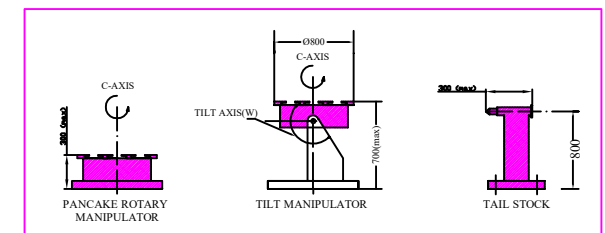

SIDE VIEW-1

FRONT VIEW

SIDE VIEW-2

GOVERNMENT OF INDIA
INDIAN SPACE RESEARCH ORGANISATION
VIKRAM SARABHAI SPACE CENTRE
THIRUVANANTHAPURAM-695022

TITLE Schematic of EB Welding Machine with internally mounted gun