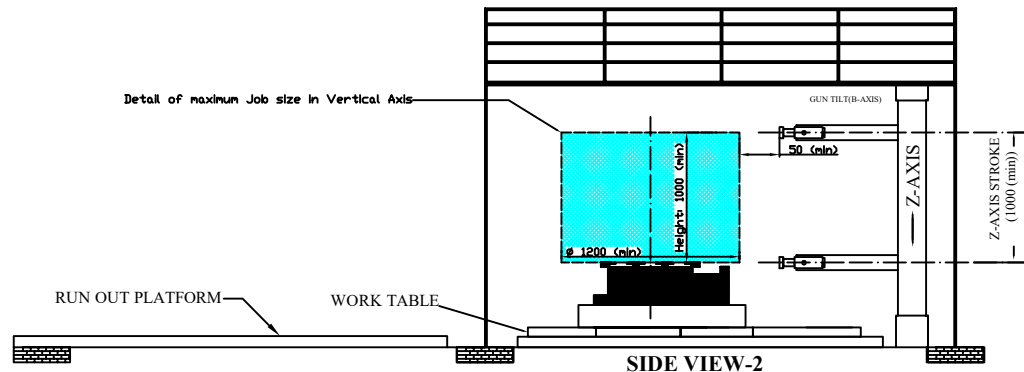

SIDE VIEW-1

FRONT VIEW

SIDE VIEW-2

GOVERNMENT OF INDIA
INDIAN SPACE RESEARCH ORGANISATION
VIKRAM SARABHAI SPACE CENTRE
THIRUVANANTHAPURAM-695022

TITLE Schematic of EB Welding Machine with internally mounted gun