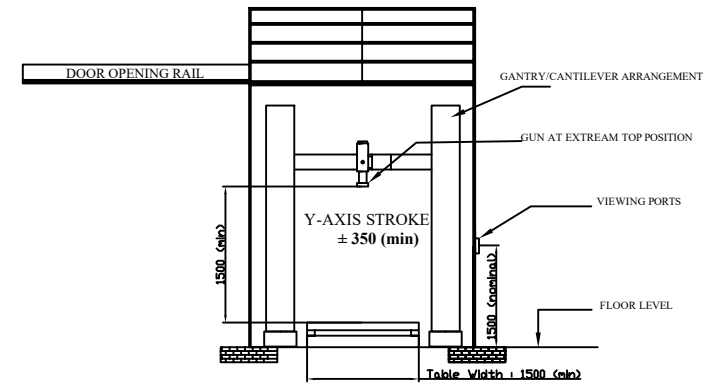

SIDE VIEW-1

FRONT VIEW

SIDE VIEW-2

GOVERNMENT OF INDIA
INDIAN SPACE RESEARCH ORGANISATION
VIKRAM SARABHAI SPACE CENTRE
THIRUVANANTHAPURAM-695022

TITLE Schematic of EB Welding Machine with internally mounted gun