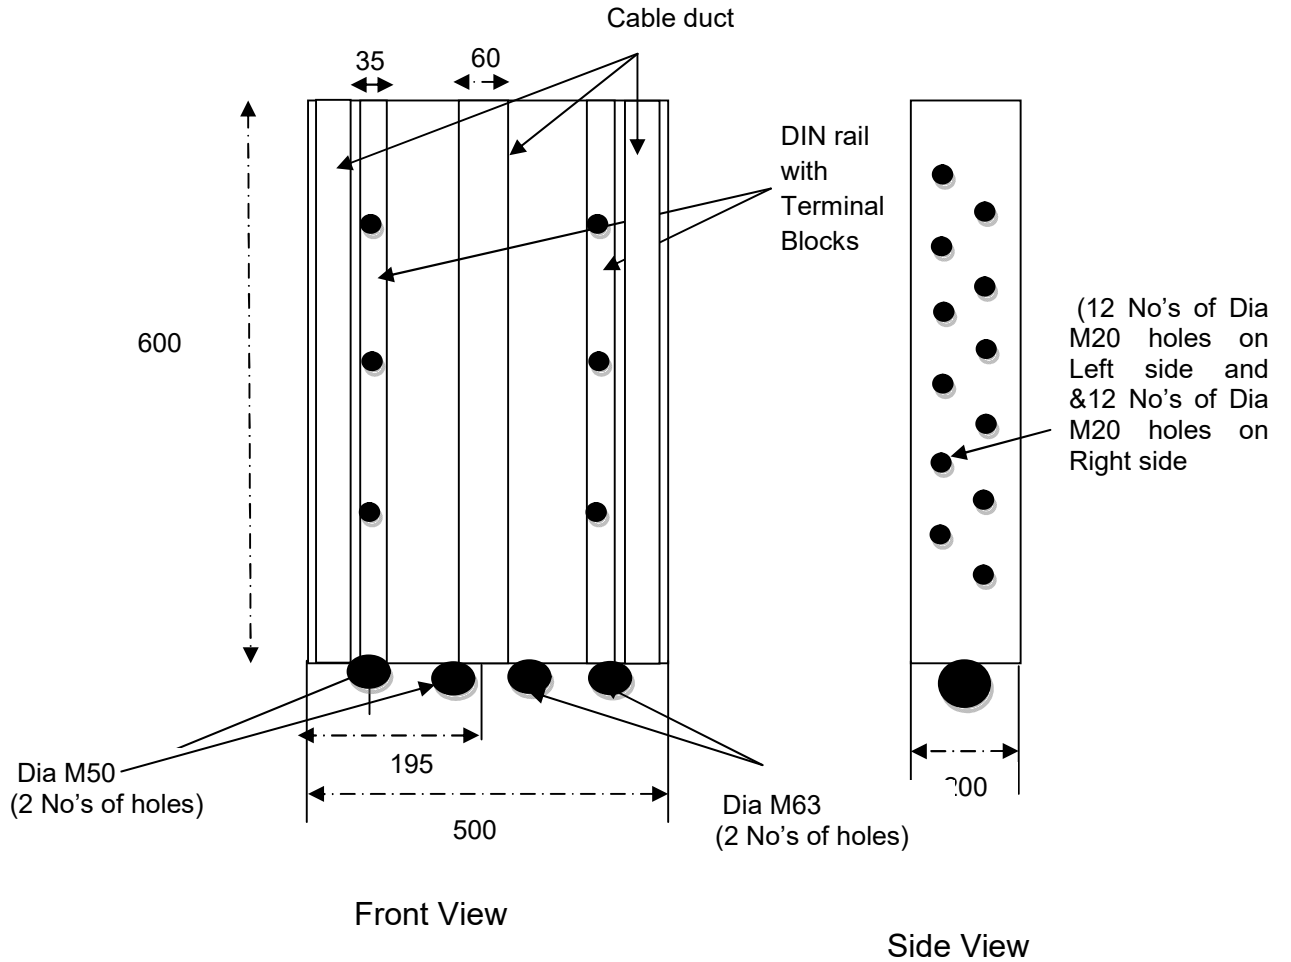

Tentative drawing of Junction Box Approx (500\*600\*200) mm

Note: All dimensions are in mm